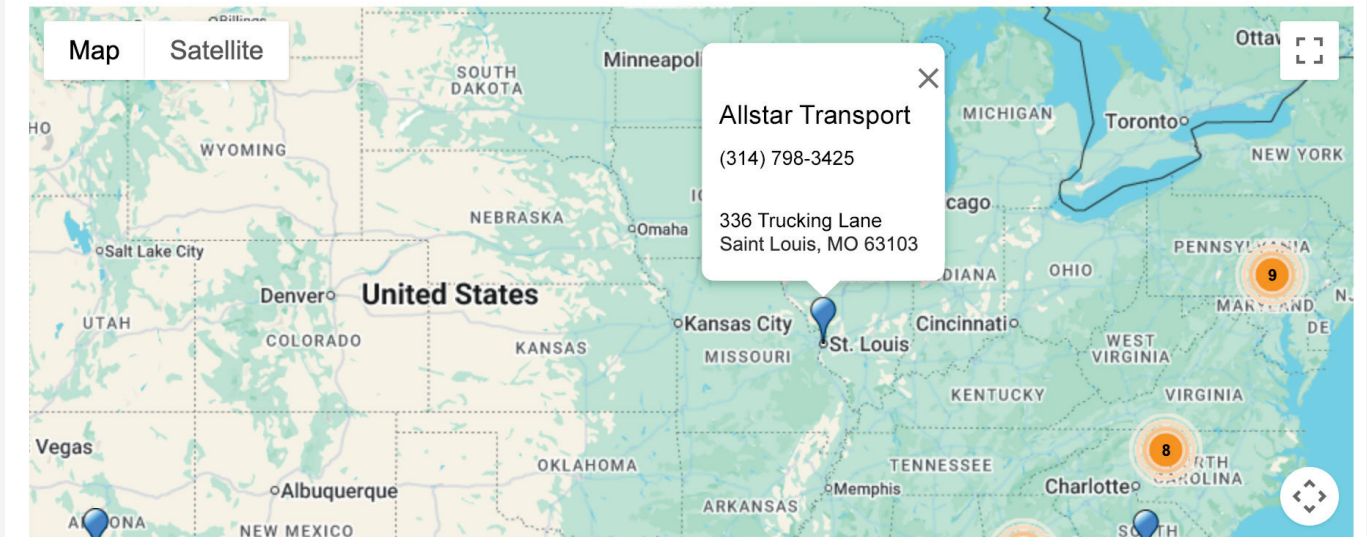

## The RigDig Locations Tab

The locations tab brings expanded fleet intelligence into your existing workflow and keeps your prospect research centralized in one place.

Located inside each Prospect Profile, this tab helps you evaluate fleet scale, geographic distribution, and ownership structure with greater clarity. Territory planning, account prioritization, and outreach decisions can now reflect the full scope of a fleet's operations.

## Locations Map View

The location map visualizes branch and terminal locations on an interactive map inside RigDig.

Overview Firmographics Vehicle <sup>i</sup> Trailer Activity Custom Data Contacts <sup>i</sup> **Locations** Notes & Tasks

**Location Map** Location List

## Locations List View

The location list provides a structured table of branch locations, including company name, phone number, building type, and more.

Location Map **Location List**

CompanyName ↑	Phone Number	City ↑	State ↑	Building Type ↑	Action
Allstar Transport	888 439 2343	Advance	NC		▼
Allstar Transport	703 403 3281	Alexandria	VA		▼
Allstar Transport	610 924 3295	Allentown	PA	Industrial	▼
Allstar Transport	484 332 3582	Allentown	PA	Industrial	▼
DuPont Trucking		Atlanta	GA		▼